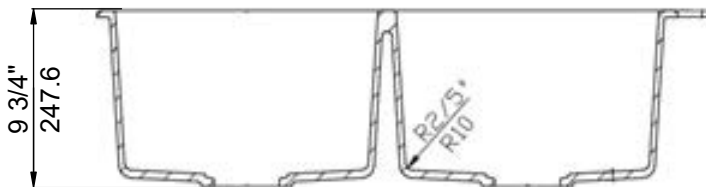

Granite Series - Model: 205055F Undermount

Specifications:

- Granite Composite Material
- Colour Selection:
 - 205055F - Black
 - 205155F - Grey
 - 205255F - Coffee
 - 205355F - White
- 9 3/4" Deep

Outside: 32" x 18" x 9 3/4"

Inside: 30" x 16" x 9 1/4"

Bowl Size: 14 1/2" x 16" x 9 1/4"

14 1/2" x 16" x 9 1/4"

Minimum Cabinet Size 35"

Certification/Warranty

- CSA B45.5
- IAPMO Z124
- Limited Lifetime Warranty

Colour Selection

Black