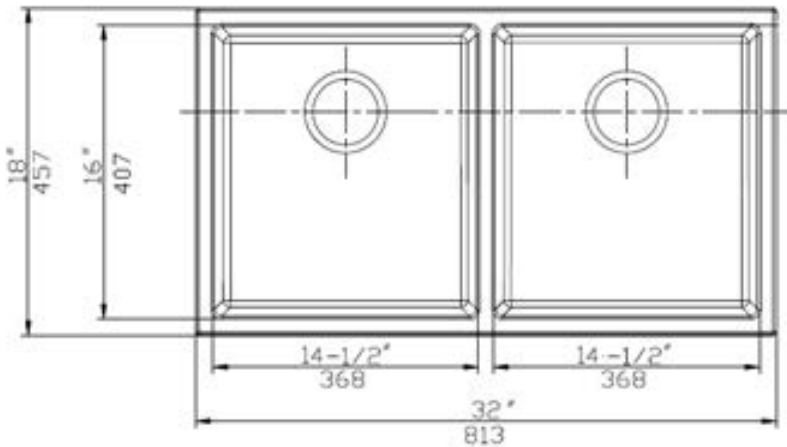

Granite Series - Model: 205055F Undermount

Specifications:

- Granite Composite Material
- Colour Selection:
 - 205055F - Black
 - 205155F - Grey
 - 205255F - Coffee
 - 205355F - White
- 9 3/4" Deep

Outside: 32" x 18" x 9 3/4"

Inside: 30" x 16" x 9 1/4"

Bowl Size: 14 1/2" x 16" x 9 1/4"

14 1/2" x 16" x 9 1/4"

Minimum Cabinet Size 35"

Certification/Warranty

- CSA B45.5
- IAPMO Z124
- Limited Lifetime Warranty

Colour Selection

Black