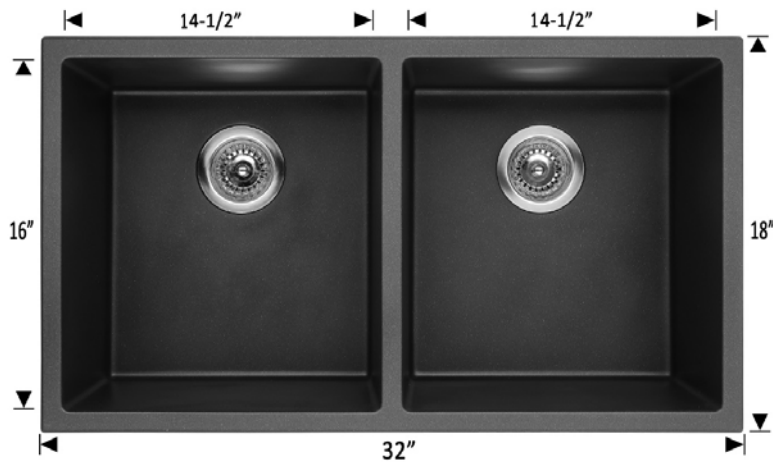

Granite Series - Model: 205055F Undermount

Specifications:

- Granite Composite Material
- Colour Selection:
 - 205055F - Black
 - 205155F - Grey
 - 205255F - Coffee
 - 205355F - White
- 9 3/4" Deep

Outside: 32" x 18" x 9 3/4"

Inside: 30" x 16" x 9 1/4"

Bowl Size: 14 1/2" x 16" x 9 1/4"

14 1/2" x 16" x 9 1/4"

Minimum Cabinet Size 35"

Certification/Warranty

- CSA B45.5
- IAPMO Z124
- Limited Lifetime Warranty

Colour Selection

Black