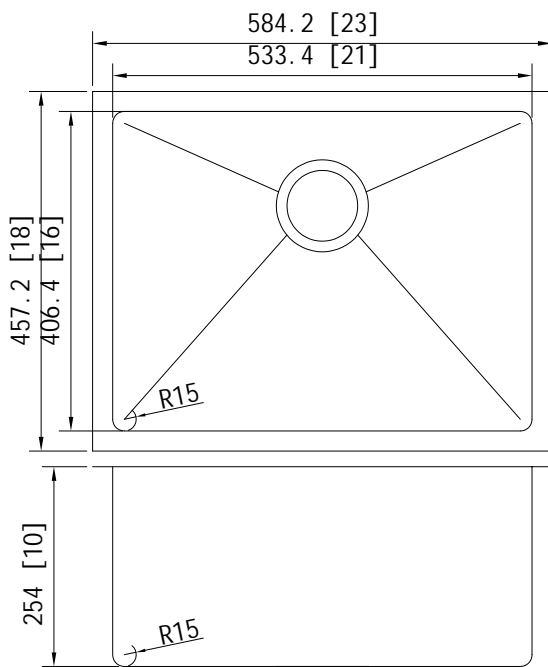

### Radius Corner

Rear positioned drain holes to maximize usable bowl and cabinet storage space below

### Specifications:

- Handcrafted
- 304 Stainless Steel 16 Gauge
- 18/10 Chrome Nickel Content
- Bowl Corner Radius of 15 mm
- Undermount Clips
- Template
- Stainless Steel Strainer
- 10" Deep

Outside: 23" x 18" x 10"  
Inside: 21" x 16" x 10"

Minimum cabinet size 26"