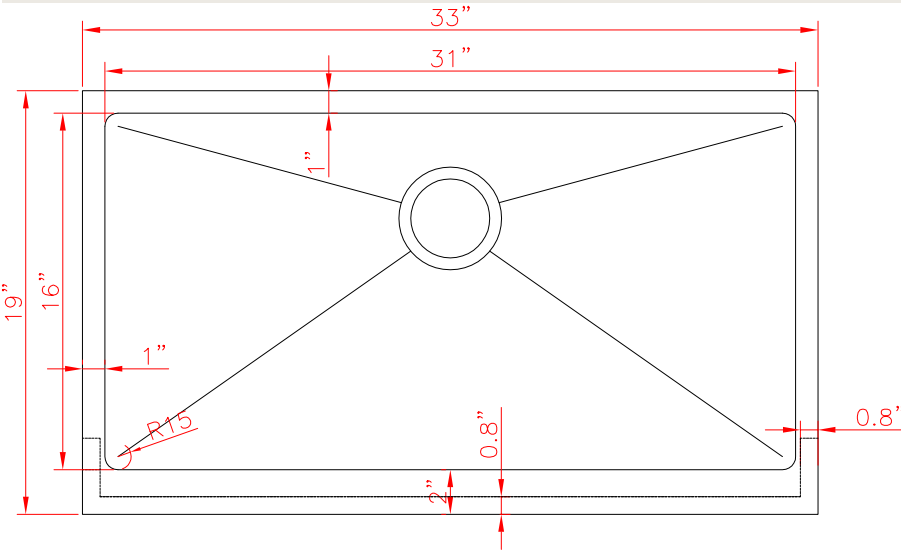

## Deluxe Series - Model: 203626 Apron Radius Corner

### Specifications:

- Handcrafted
- 304 Stainless Steel 16 Gauge
- 18/10 Chrome Nickel Content
- Bowl Corner Radius of 15 mm
- Undermount Clips
- Stainless Steel Strainer
- 10" Deep
- 9" Deep Apron

Outside: 33" x 19" x 10"  
Inside: 31" x 16" x 10"

Minimum Cabinet Inside Size: 33"