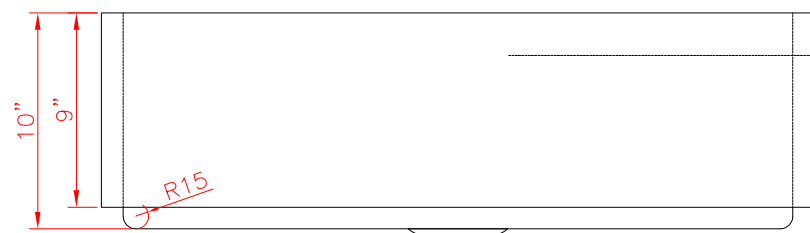

## Deluxe Series - Model: 203626 Apron Radius Corner

### Specifications:

- Handcrafted
- 304 Stainless Steel 16 Gauge
- 18/10 Chrome Nickel Content
- Bowl Corner Radius of 15 mm
- Undermount Clips
- Stainless Steel Strainer
- 10" Deep
- 9" Deep Apron

Outside: 33" x 19" x 10"  
Inside: 31" x 16" x 10"

Minimum Cabinet Inside Size: 33"