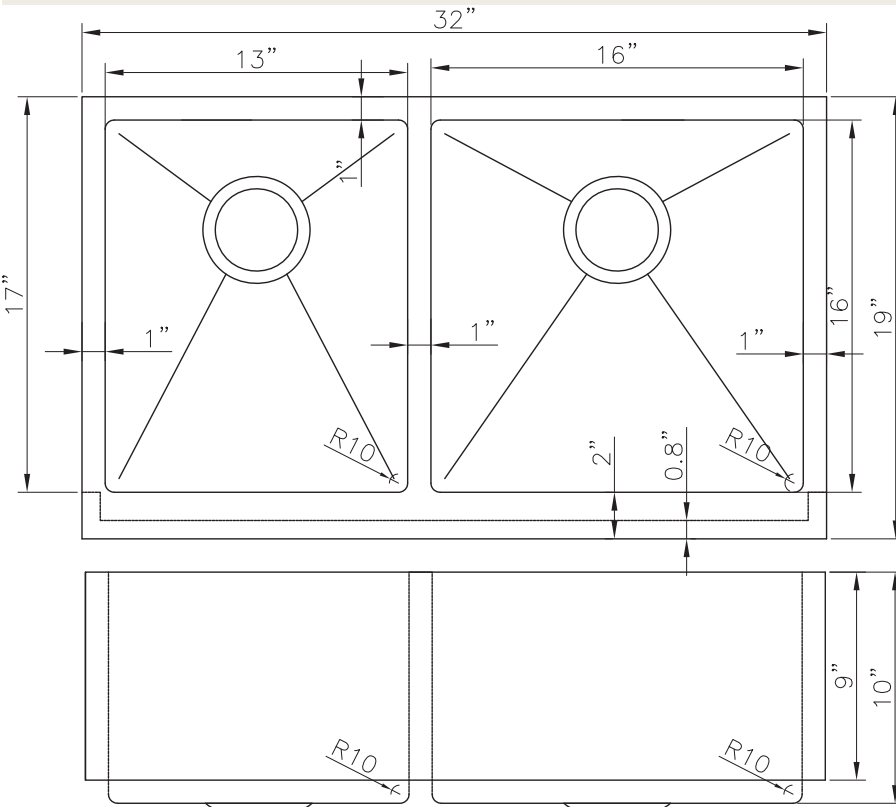

## Deluxe Series - Model: 203624 Apron Radius Corner

### Specifications:

- Handcrafted
- 304 Stainless Steel 16 Gauge
- 18/10 Chrome Nickel Content
- Bowl Corner Radius of 10 mm
- Undermount Clips
- Stainless Steel Strainer
- 10" Deep
- 9" Deep Apron

Outside: 32" x 19" x 10"  
Inside: 30" x 16" x 10"  
Bowl Size: 13" x 16" x 10"  
16" x 16" x 10"

Minimum Cabinet Inside Size: 32"