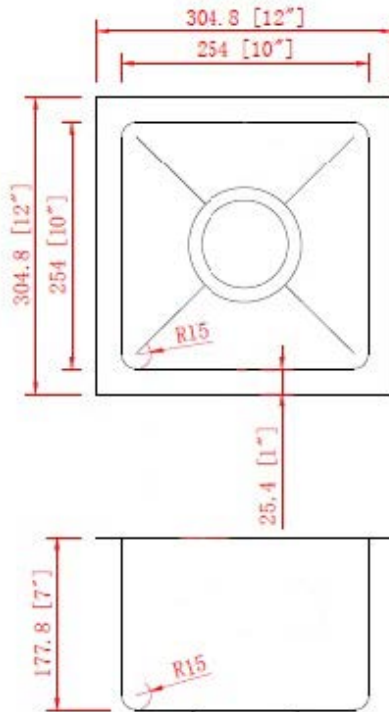

Titanium Series - Model: 203352

Radius Corner

Rear positioned drain holes to maximize usable bowl and cabinet storage space below

Specifications:

- Handcrafted
- 304 Stainless Steel 16 Gauge
- 18/10 Chrome Nickel Content
- Bowl Corner Radius of 15 mm
- Brushed Finish
- Clips & Template
- Stainless Steel Strainer
- 8" Deep

Outside: 12" x 12" x 8"
 Inside: 10" x 10" x 8"

Minimum Cabinet Size 14"

Certification/Warranty

- ASME A 112.19.3
- CSA B45.4
- Limited Lifetime Warranty

Optional Accessories

Model: 203352
Grid

Bosco Canada Inc. is known around the world for producing high quality kitchen sinks that incorporate modern design and functional superiority in every piece they manufacture.