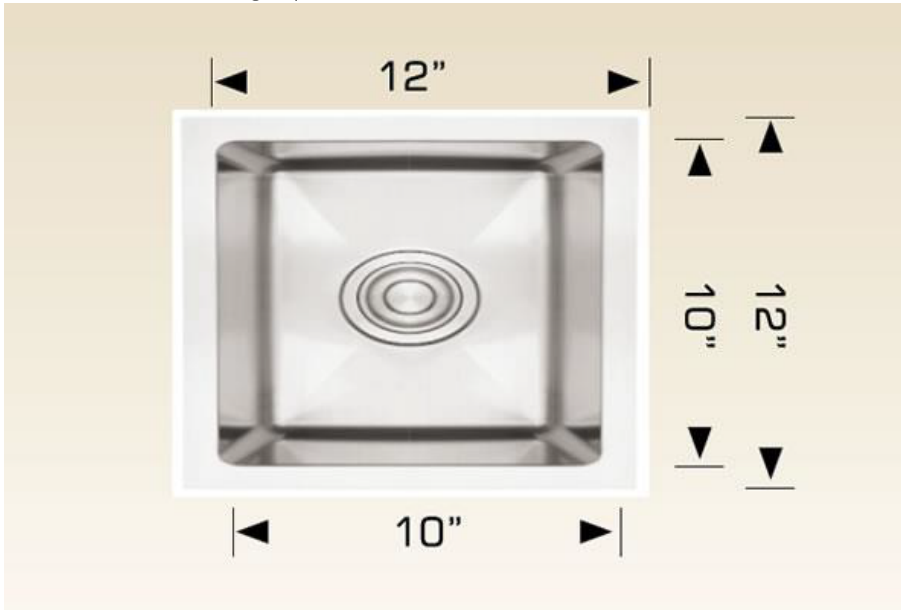

Titanium Series - Model: 203352

Radius Corner

Rear positioned drain holes to maximize usable bowl and cabinet storage space below

Specifications:

- Handcrafted
- 304 Stainless Steel 16 Gauge
- 18/10 Chrome Nickel Content
- Bowl Corner Radius of 15 mm
- Brushed Finish
- Clips & Template
- Stainless Steel Strainer
- 8" Deep

Outside: 12" x 12" x 8"
 Inside: 10" x 10" x 8"

Minimum Cabinet Size 14"

Certification/Warranty

- ASME A 112.19.3
- CSA B45.4
- Limited Lifetime Warranty

Optional Accessories

Model: 203352
Grid

Bosco Canada Inc. is known around the world for producing high quality kitchen sinks that incorporate modern design and functional superiority in every piece they manufacture.