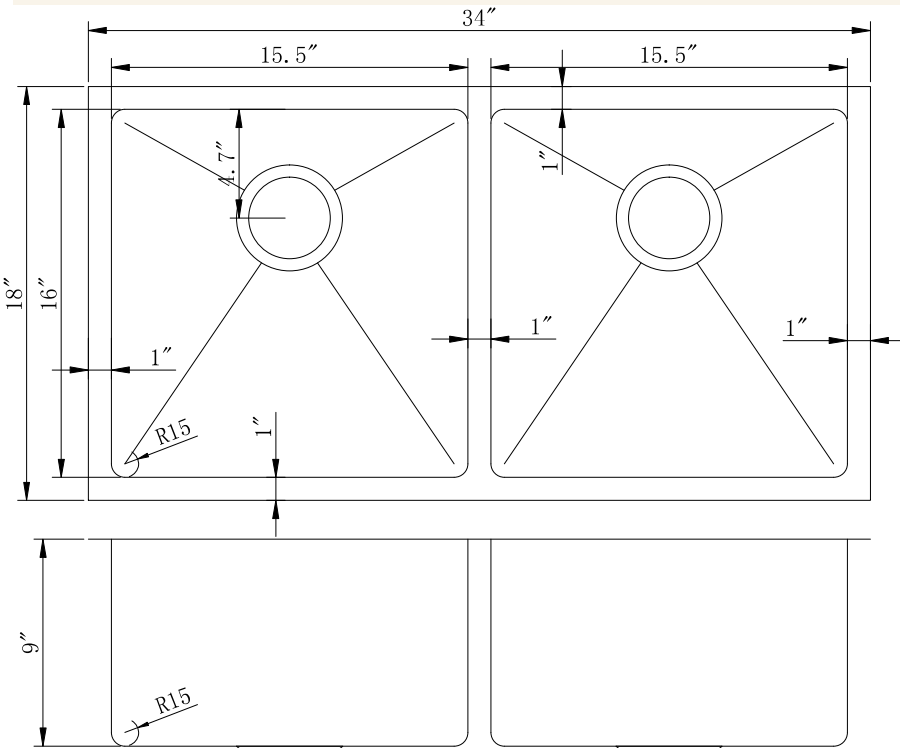

Titanium Series - Model: 203351

Radius Corner

Rear positioned drain holes to maximize usable bowl and cabinet storage space below

Specifications:

- Handcrafted
- 304 Stainless Steel 16 Gauge
- 18/10 Chrome Nickel Content
- Bowl Corner Radius of 15 mm
- Brushed Finish
- Clips & Template
- Stainless Steel Strainer
- 9" Deep

Outside: 34" x 18" x 9"
Inside: 32" x 16" x 9"
Bowl Size: 15.5" x 16" x 9"
15.5" x 16" x 9"

Minimum Cabinet Size 36"

Certification/Warranty

- ASME A 112.19.3
- CSA B45.4
- Limited Lifetime Warranty

Optional Accessories