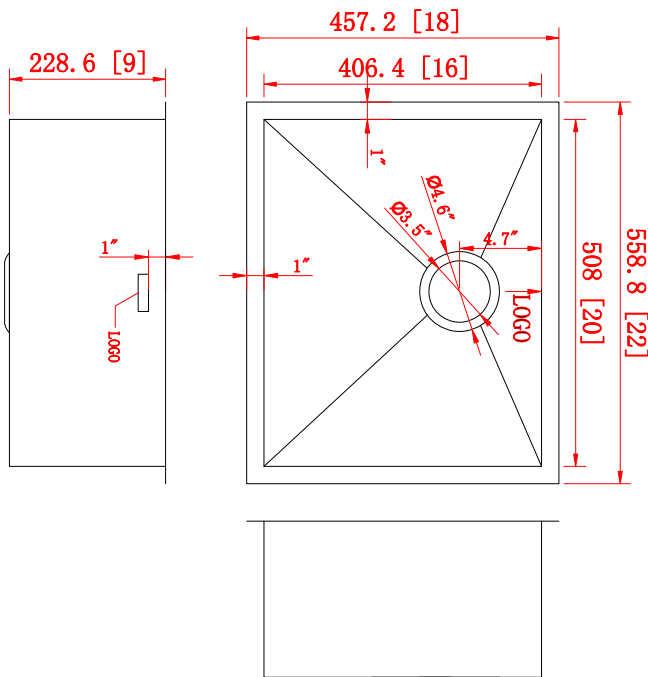

Elegant Series - Model: 203333

Zero Radius Corner

Rear positioned drain holes to maximize usable bowl and cabinet storage space below

Specifications:

- Handcrafted
- 304 stainless steel 18 gauge
- 18/10 chrome nickel content
- Zero Radius Corner
- Undermount clips
- Template
- Stainless steel strainers
- 9" Deep

Outside: 22" x 18" x 9"

Inside: 20" x 16" x 9"

Minimum cabinet size 24"

Certification/Warranty

- ASME A 112.19.3
- CSA B45.4
- Limited Lifetime Warranty

Optional Accessories

Cutting Board
Model: 202020

Grid
Model: G203333