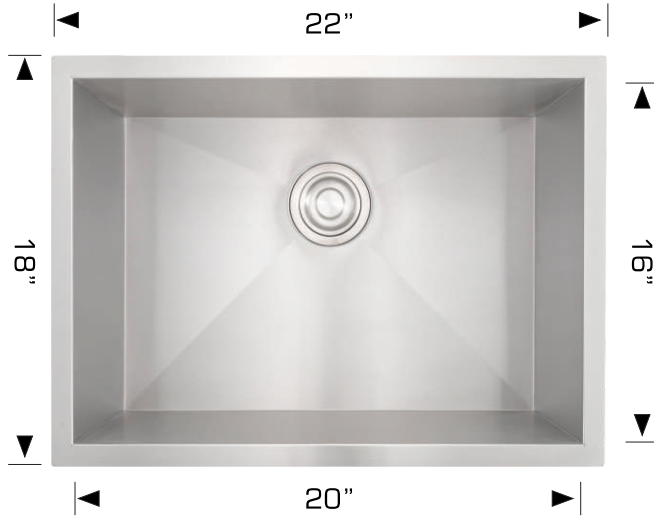

Elegant Series - Model: 203333

Zero Radius Corner

Rear positioned drain holes to maximize usable bowl and cabinet storage space below

Specifications:

- Handcrafted
- 304 stainless steel 18 gauge
- 18/10 chrome nickel content
- Zero Radius Corner
- Undermount clips
- Template
- Stainless steel strainers
- 9" Deep

Outside: 22" x 18" x 9"

Inside: 20" x 16" x 9"

Minimum cabinet size 24"

Certification/Warranty

- ASME A 112.19.3
- CSA B45.4
- Limited Lifetime Warranty

Optional Accessories

Cutting Board
Model: 202020

Grid
Model: G203333