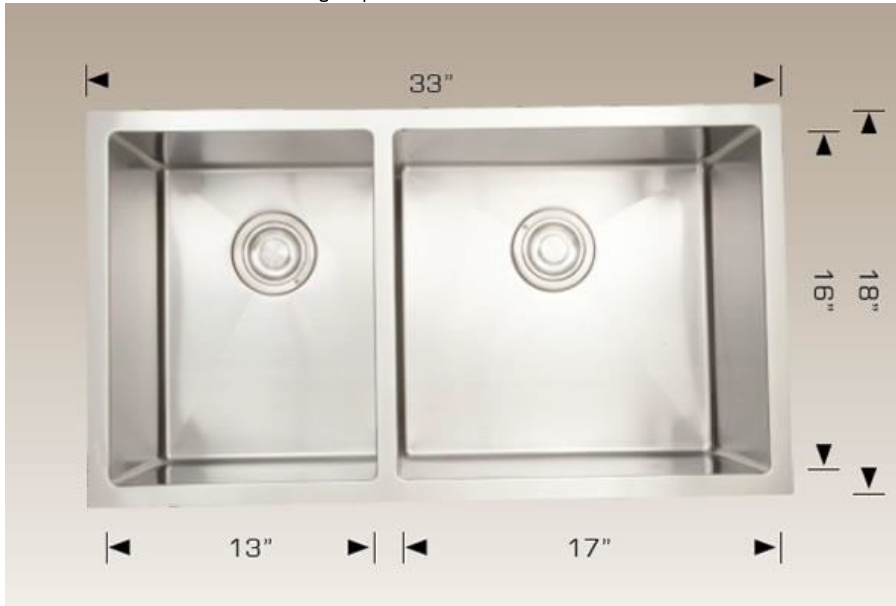

Deluxe Series - Model: 203321R

Radius Corners

Rear positioned drain holes to maximize usable bowl and cabinet storage space below

Specifications:

- Handcrafted
- 304 Stainless Steel 18 Gauge
- 18/10 Chrome Nickel Content
- Bowl Corner Radius of 15mm
- Undermount clips
- Template
- Stainless Steel Strainers
- 10" Deep

Outside: 33" x 18" x 10"
 Inside: 31" x 16" x 10"
 Bowl Size: 13" x 16" x 10"
 17" x 16" x 10"

Minimum Cabinet Size 36"

Certification/Warranty

- ASME A 112.19.3
- CSA B45.4
- Limited Lifetime Warranty

Optional Accessories