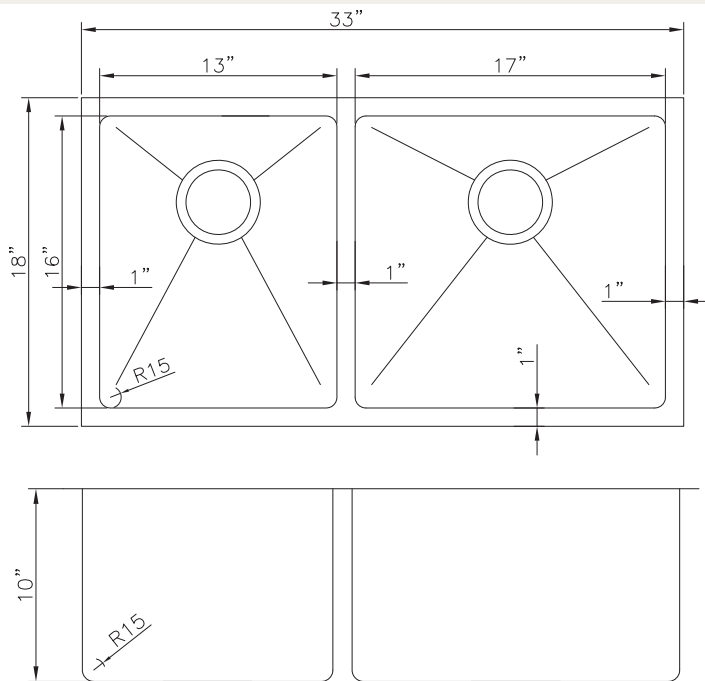

Deluxe Series - Model: 203321R

Radius Corners

Rear positioned drain holes to maximize usable bowl and cabinet storage space below

Specifications:

- Handcrafted
- 304 Stainless Steel 18 Gauge
- 18/10 Chrome Nickel Content
- Bowl Corner Radius of 15mm
- Undermount clips
- Template
- Stainless Steel Strainers
- 10" Deep

Outside: 33" x 18" x 10"
 Inside: 31" x 16" x 10"
 Bowl Size: 13" x 16" x 10"
 17" x 16" x 10"

Minimum Cabinet Size 36"

Certification/Warranty

- ASME A 112.19.3
- CSA B45.4
- Limited Lifetime Warranty

Optional Accessories