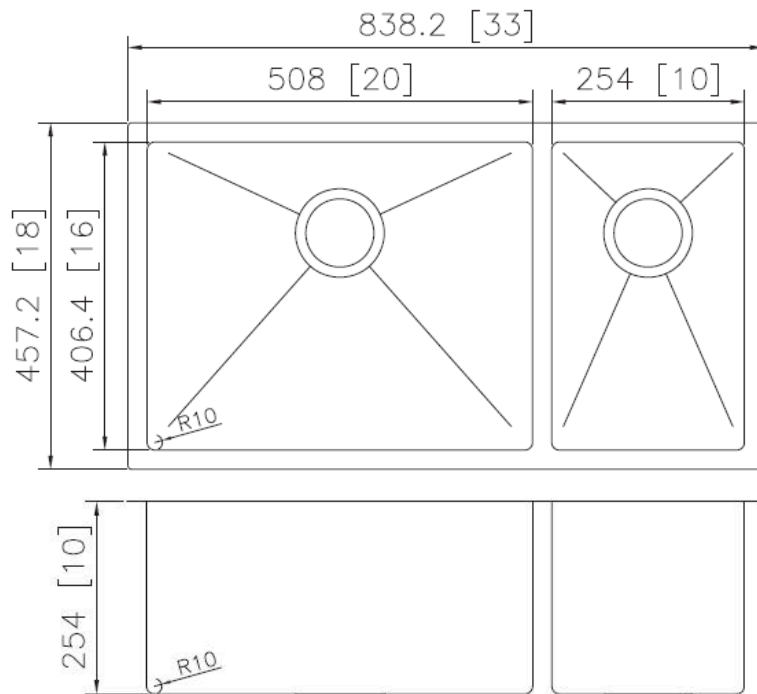

Diamond Series - Model: 203314 Plus

Radius Corner

Rear positioned drain holes to maximize usable bowl and cabinet storage space below

Specifications:

- Handcrafted
- 316 Stainless Steel
- 16 Gauge
- 18/10 Chrome Nickel Content
- Bowl Corner Radius of 10mm
- Undermount Clips
- Template
- Stainless Steel Strainers
- 10" Deep

Outside: 33" x 18" x 10"
Inside: 31" x 16" x 10"
Bowl Size: 20" x 16" x 10"
10" x 16" x 10"
Minimum Cabinet Size 36"

Certification/Warranty

- ASME A 112.19.3
- CSA B45.4
- Limited Lifetime Warranty

Included Accessories