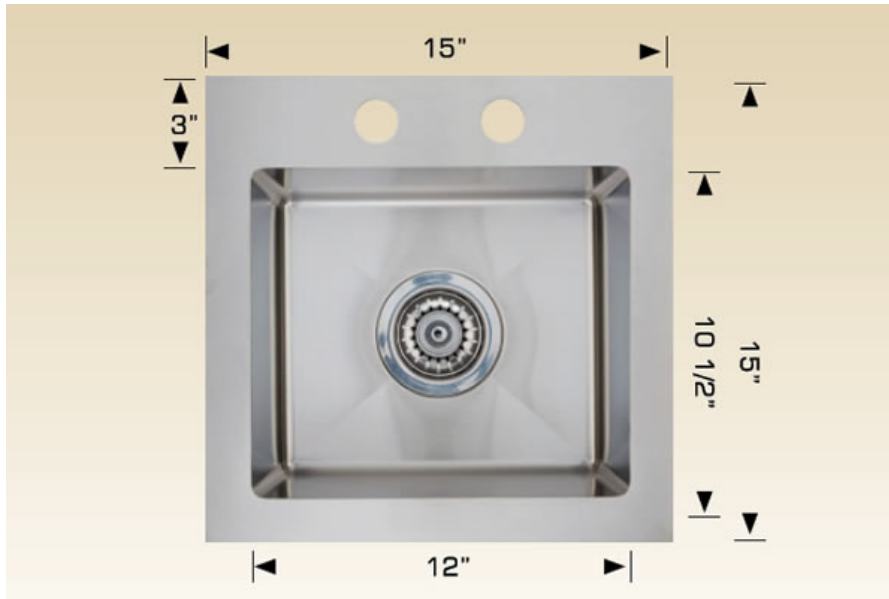

# RV Series - Model: 201506-2 Radius Corner

Drop-in

## Specifications:

- Handcrafted
- 304 Stainless Steel 18 Gauge
- 18/10 Chrome Nickel Content
- Radius Corner 10mm
- Brushed Finish
- Clips & Template
- Strainer
- 6" Deep

Outside: 15" x 15" x 6"  
Inside: 12 1/2" x 10 1/2" x 6"