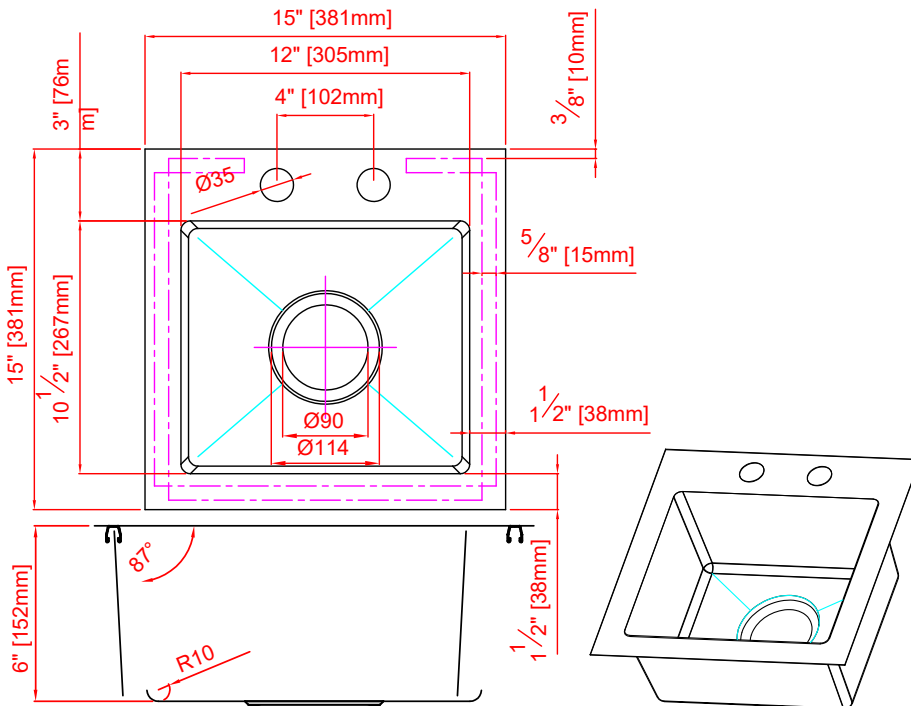

# RV Series - Model: 201506-2 Radius Corner

Drop-in

## Specifications:

- Handcrafted
- 304 Stainless Steel 18 Gauge
- 18/10 Chrome Nickel Content
- Radius Corner 10mm
- Brushed Finish
- Clips & Template
- Strainer
- 6" Deep

Outside: 15" x 15" x 6"  
Inside: 12 1/2" x 10 1/2" x 6"

Minimum Cabinet Size 18"

Available One Or Two Holes