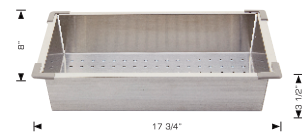

Model: 202040 - Colander