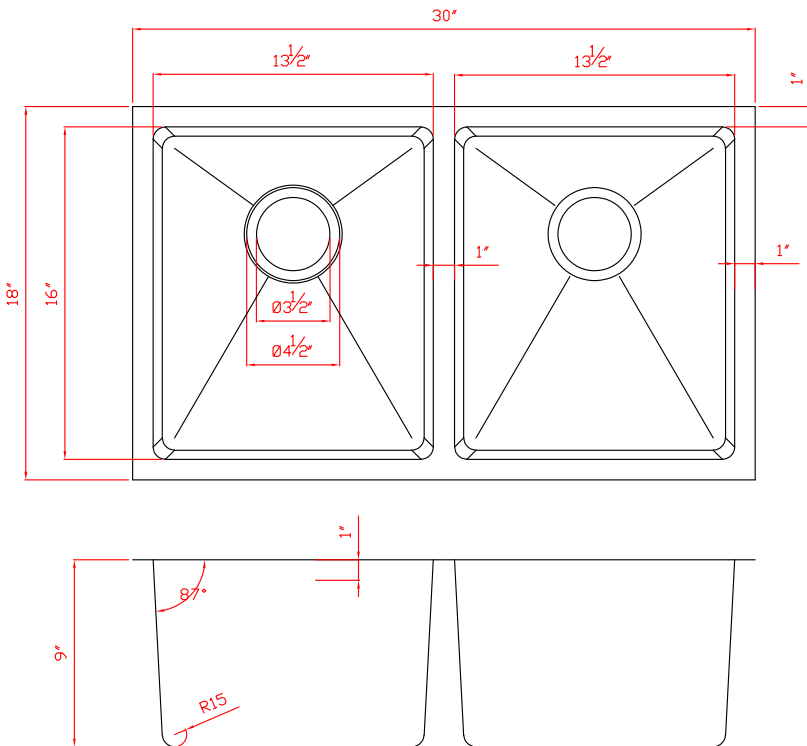

Super Series - Model: 208045

Radius Corner

Rear positioned drain holes to maximize usable bowl and cabinet storage space below

Specifications:

- Handcrafted
- 304 stainless steel 18 gauge
- 18/10 chrome nickel content
- Bowl corner radius of 15mm
- Undermount clips
- Template
- Stainless steel strainers
- 9" Deep

Outside: 30" x 18" x 9"

Inside: 28" x 16" x 9"

Bowl Size: 13.5" x 16" x 9"
13.5" x 16" x 9"

Minimum cabinet size 33"

Certification/Warranty

- ASME A 112.19.3
- CSA B45.4
- Limited Lifetime Warranty

Optional Accessories