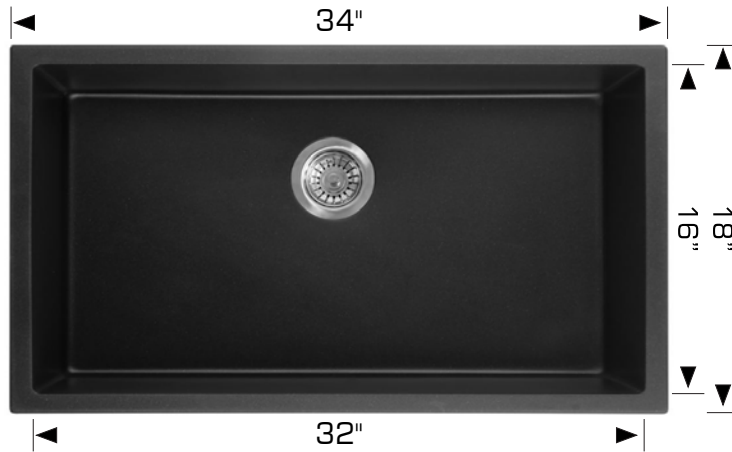

Granite Series - Model: 215034 Undermount

Specifications:

- Granite Composite Material
- Colour Selection:
 - 215034 - Black
 - 215134 - Grey
 - 215234 - Coffee
 - 215334 - White
- 9 1/2" Deep

Outside: 34" x 18" x 9 1/2"

Inside: 32" x 16" x 9"

Minimum Cabinet Size 36"

Certification/Warranty

- CSA B45.5
- IAPMO Z124
- Limited Lifetime Warranty

Colour Selection

Optional Accessories

Model: G215034
Grid

Model: 202041
Plate Holder