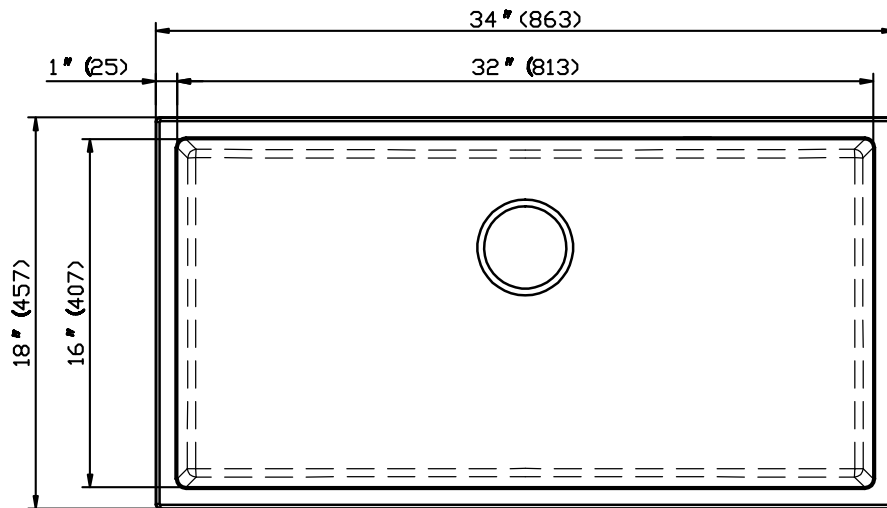

Granite Series - Model: 215034 Undermount

Specifications:

- Granite Composite Material
- Colour Selection:
 - 215034 - Black
 - 215134 - Grey
 - 215234 - Coffee
 - 215334 - White
- 9 1/2" Deep

Outside: 34" x 18" x 9 1/2"

Inside: 32" x 16" x 9"

Minimum Cabinet Size 36"

Certification/Warranty

- CSA B45.5
- IAPMO Z124
- Limited Lifetime Warranty

Colour Selection

Optional Accessories

Model: G215034
Grid

Model: 202041
Plate Holder