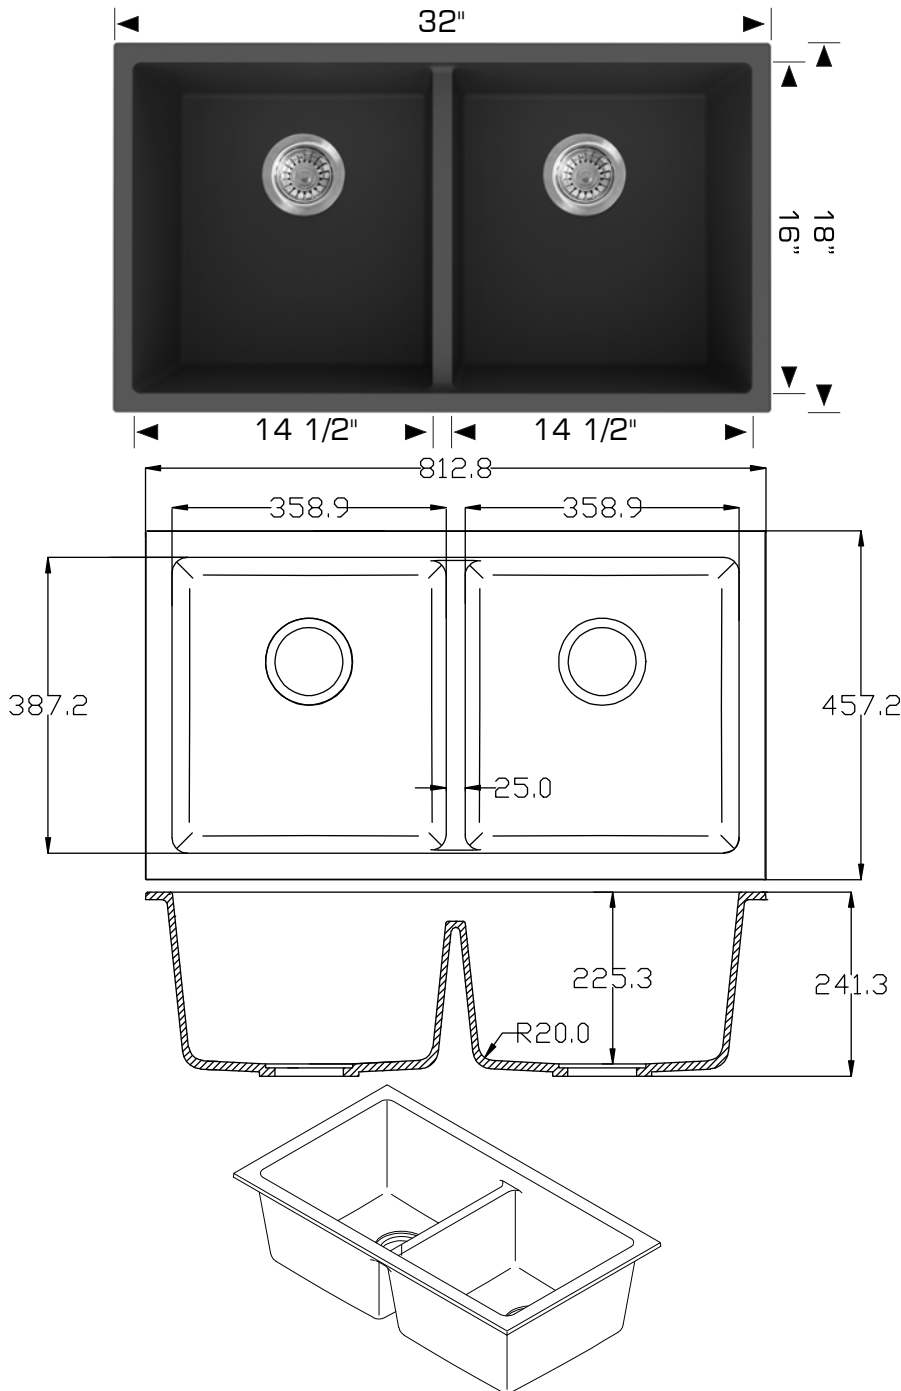

Granite Series - Model: 205055M Undermount

Specifications:

- Granite Composite Material
- Colour Selection:
 - 205055M - Black
 - 205155M - Grey
 - 205255M - Coffee
 - 205355M - White
- 9 1/2" Deep
- Central Lowered 1 1/2"

Outside: 32" x 18" x 9 1/2"

Inside: 30" x 16" x 9"

Bowl Size: 14 1/2" x 16" x 9"

14 1/2" x 16" x 9"

Minimum Cabinet Size 35"

Certification/Warranty

- CSA B45.5
- IAPMO Z124
- Limited Lifetime Warranty

Colour Selection