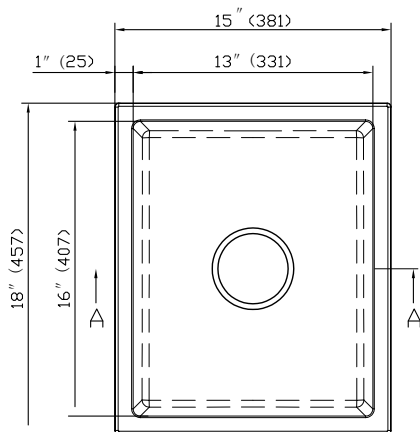

Granite Series - Model: 205013S

Drop-In or Undermount

Specifications:

- Granite Composite Material
- Colour Selection:
 - 205013S - Black
 - 205113S - Grey
 - 205213S - Coffee
 - 205313S - White
- 8 1/2" Deep

Outside: 15" x 18" x 8 1/2"

Inside: 13" x 16" x 8"

Minimum Cabinet Size 18"

Certification/Warranty

- CSA B45.5
- IAMPO Z124
- Limited Lifetime Warranty

Optional Accessories

Model: G205013
Grid

Model: 202030
Dish Rack