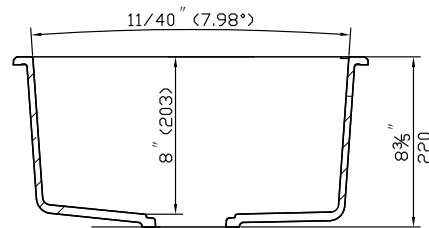

Granite Series - Model: 205013S

Drop-In or Undermount

Specifications:

- Granite Composite Material
- Colour Selection:
 - 205013S - Black
 - 205113S - Grey
 - 205213S - Coffee
 - 205313S - White
- 8 1/2" Deep

Outside: 15" x 18" x 8 1/2"

Inside: 13" x 16" x 8"

Minimum Cabinet Size 18"

Certification/Warranty

- CSA B45.5
- IAMPO Z124
- Limited Lifetime Warranty

Optional Accessories

Model: G205013
Grid

Model: 202030
Dish Rack